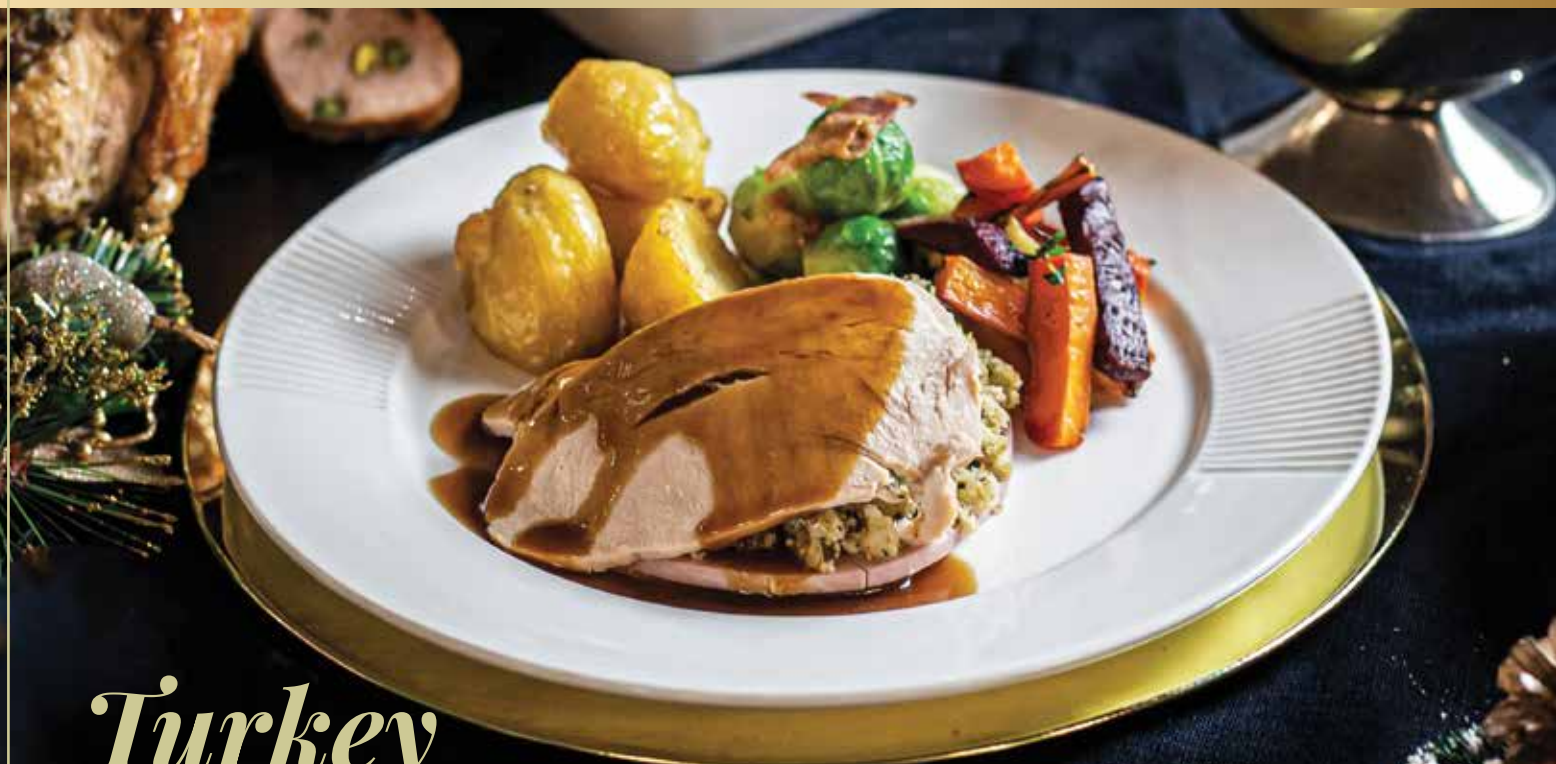

Marvellous Mains

New Roast Turkey Roulade

WITH SAGE AND ONION STUFFING

Code	Ingredients	Pack
100637	Turkey Roulade 180g	10 x 720g
743098	Bradley Boned & Rolled Gammon	1 x 1kg
540597	Musgrave Excellence Button Sprouts Frozen	4 x 2.5kg
674275	Knorr Gluten Free Demi Glace 12L	3 x 1.4kg
919022	Peeled Garlic	1 x 1kg