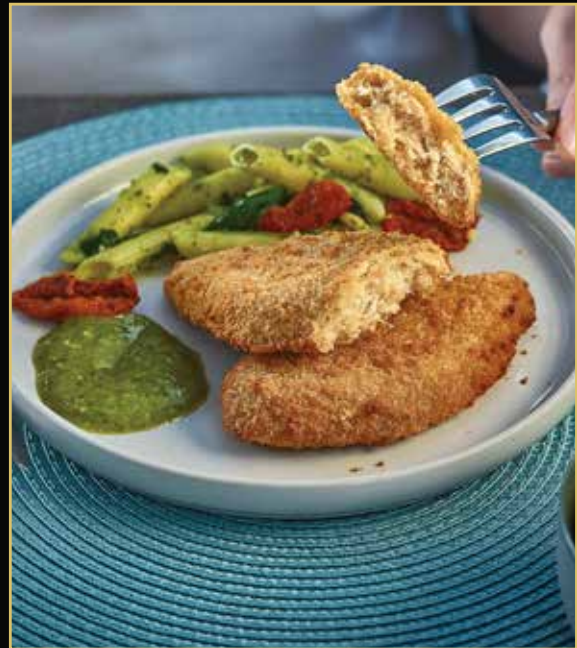

Vegan Party Food

PARTY FOOD

	CODE	DESCRIPTION	PACK	
NEW	924527	Plant It Food Co Thai Style Cakes	1 x 1 Kg	❄️
NEW	924529	The Plant It Food Co Veggie Bites	1 x 1 Kg	❄️
	798187	Plant It Vegan Breaded Fillet	1 x 1 Kg	❄️
	914860	Plant It Vegan Breaded Goujons	1 x 1 Kg	❄️