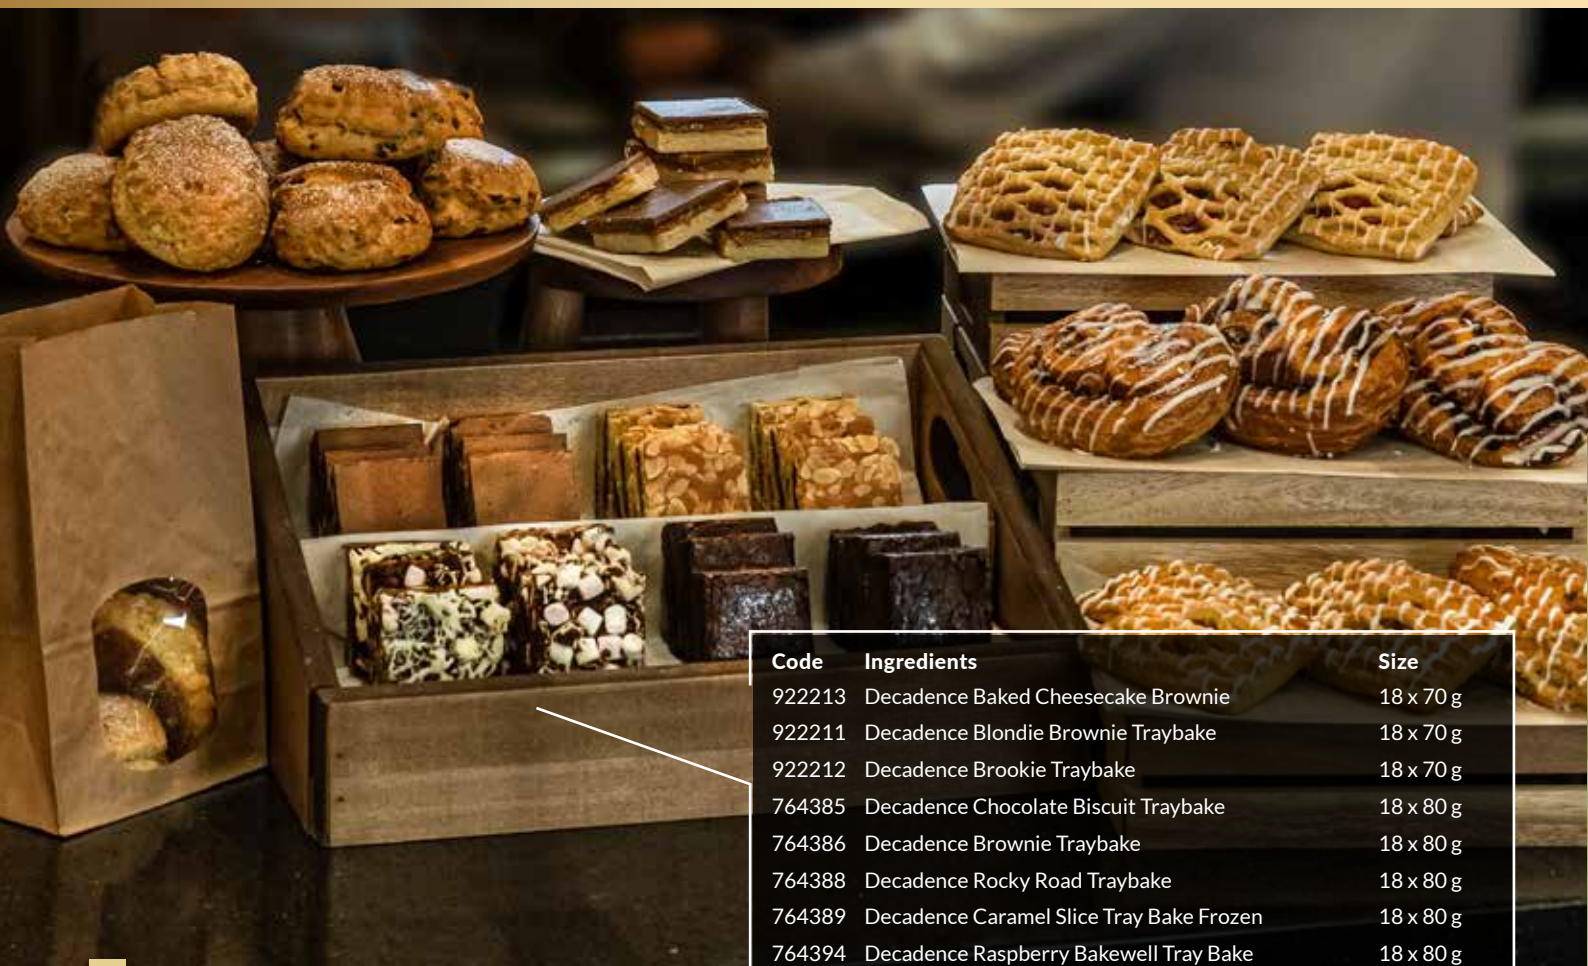

Code	Ingredients	Size
922213	Decadence Baked Cheesecake Brownie	18 x 70 g
922211	Decadence Blondie Brownie Traybake	18 x 70 g
922212	Decadence Brookie Traybake	18 x 70 g
764385	Decadence Chocolate Biscuit Traybake	18 x 80 g
764386	Decadence Brownie Traybake	18 x 80 g
764388	Decadence Rocky Road Traybake	18 x 80 g
764389	Decadence Caramel Slice Tray Bake Frozen	18 x 80 g
764394	Decadence Raspberry Bakewell Tray Bake	18 x 80 g