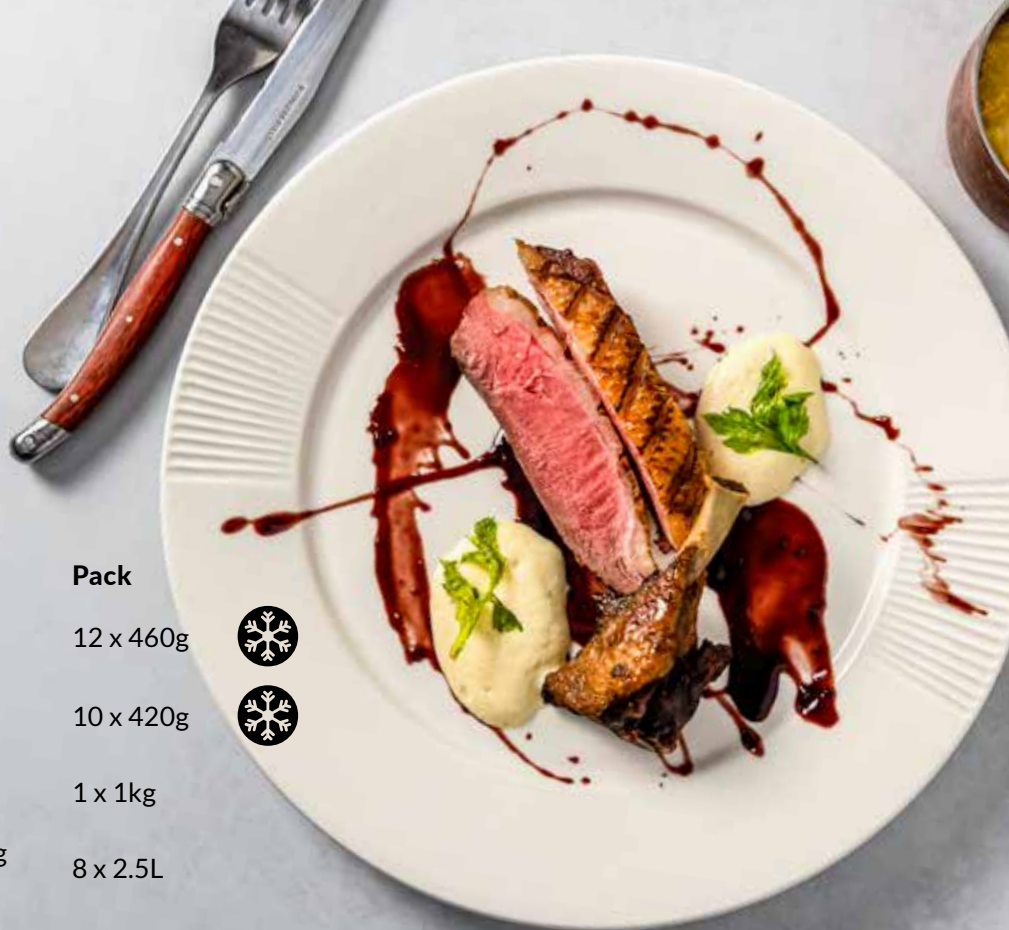

Lamb Rump

Code	Product	Pack
920726	Butchers Select Lamb Rump 4Pack	1 x Kg

Leg of Lamb

Code	Product	Pack
660824	Watergrass Hill Boneless Lamb Leg Avg W 1.5-35	1 x Kg

PAN FRIED *Breast of Duck*

Code	Ingredients	Pack
101655	Farm Range Barbary Duck Breast	12 x 460g 
922531	Silver Hill Duck Wings Aromatic Cooked	10 x 420g 
104587	Doyles Veg Prep Baby Rainbow Carrots	1 x 1kg
916696	Chefs Kitchen Red Cooking Wine	8 x 2.5L
104596	Chef Veal Bouillon Natural Stock	6 x 1 Ltr