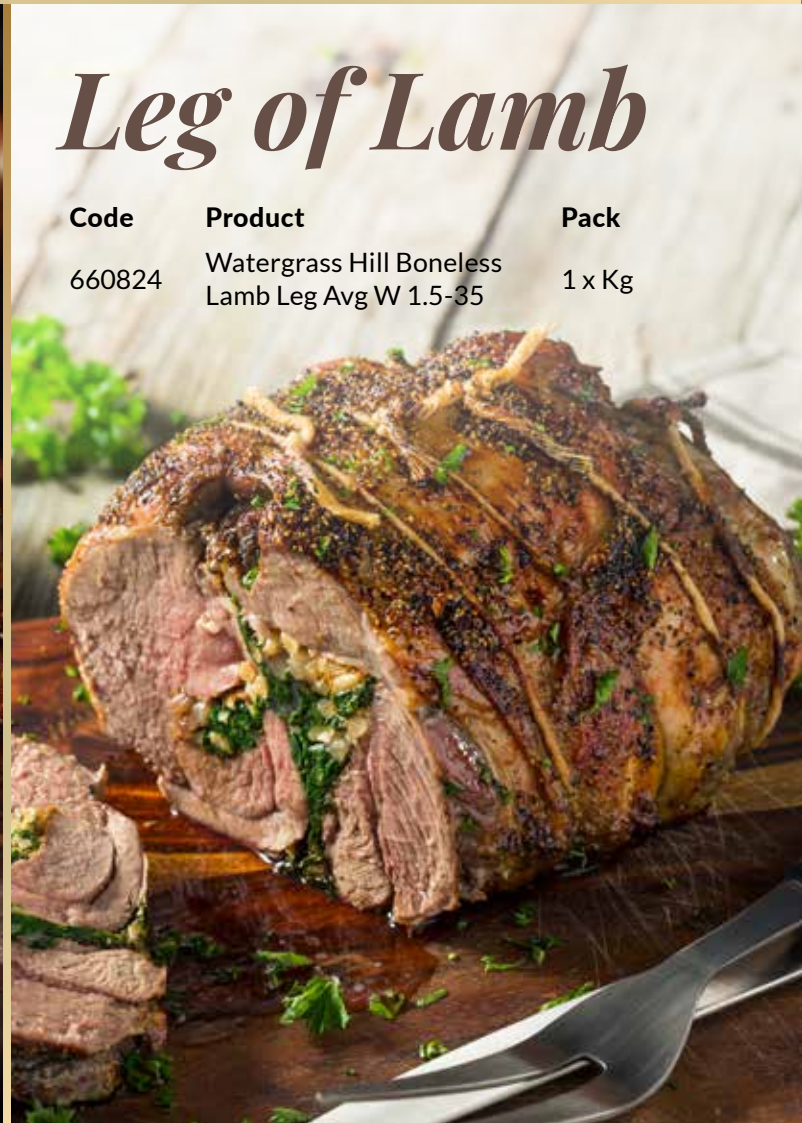

Leg of Lamb

Code	Product	Pack
660824	Watergrass Hill Boneless Lamb Leg Avg W 1.5-35	1 x Kg