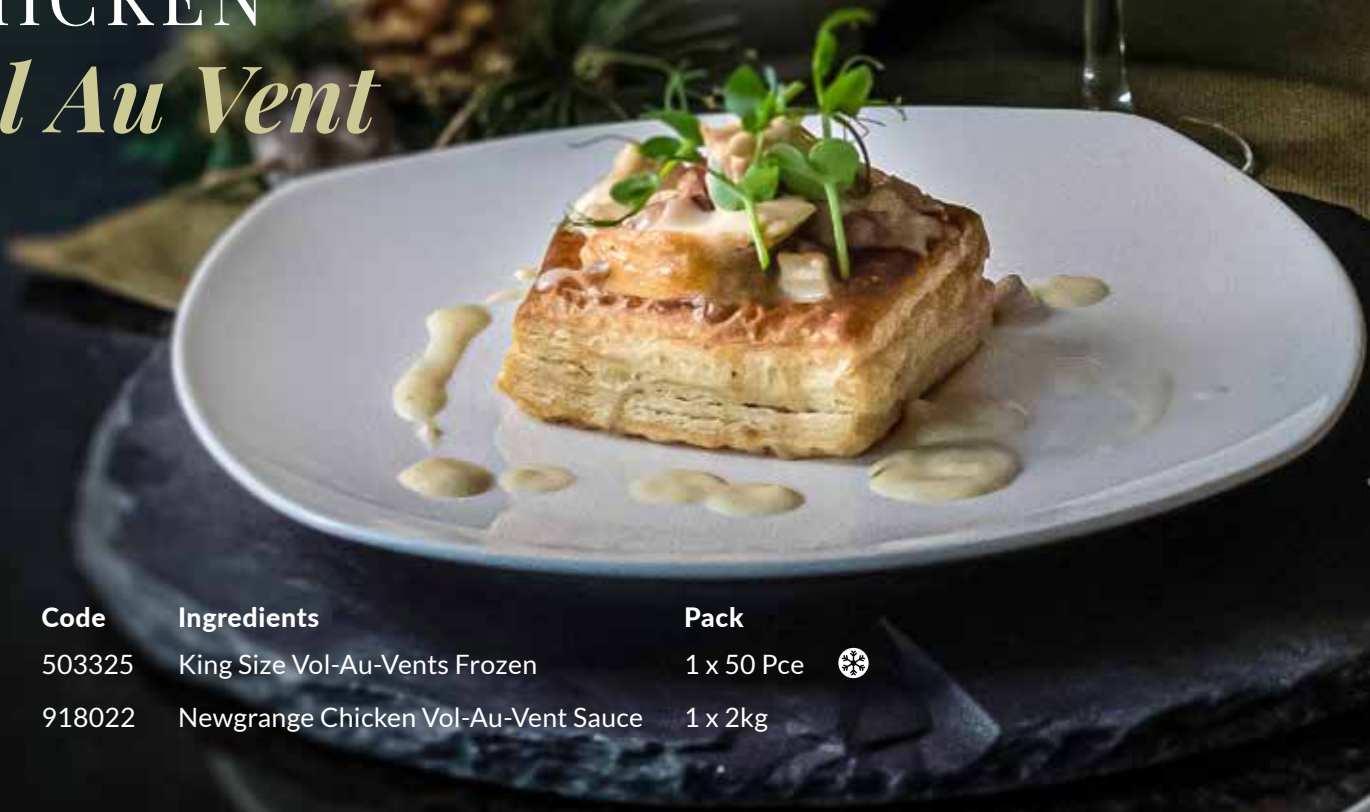

Superb Starters

CHICKEN *Vol Au Vent*